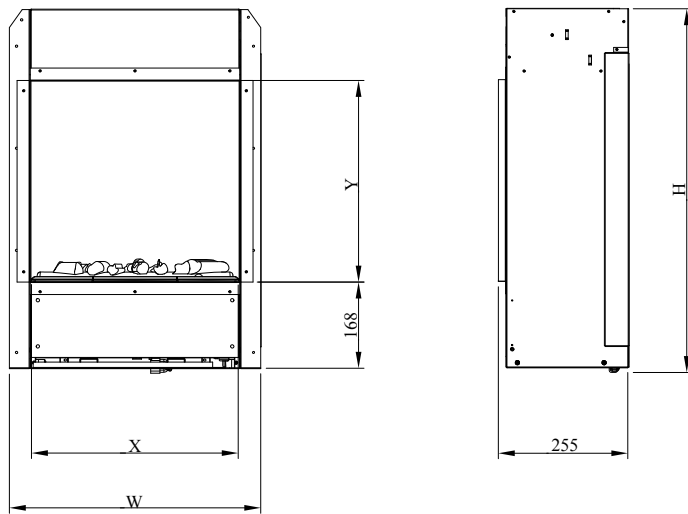

To order: Mirror back wall for ENGINE 56-400

Article number: 210234 | EAN Code: 5011139210234 | Optimyst®

 **Dimplex**

Disclaimer
We have compiled this publication with the utmost care. The information in this publication can be shown inaccurately, may have been changed or supplemented. This publication can be changed. Glen Dimplex is not responsible for the action taken, decisions of results based solely on the information contained in this publication.

MODEL	'H'	'W'	'X'	'Y'
ENG56-400	700mm	490mm	413mm	395mm
ENG68-400	823mm	490mm	413mm	517mm
ENG56-600	700mm	646mm	569mm	395mm

		Engine 56-400
General specifications	Fire system	Optimyst®
	Article number	210234
	EAN code	5011139210234
	Model	Built-in unit
	View of the fire	1 sided
	Colour	Black back panel (option: Mirror back wall)
	Decoration / fuel bed	Log set
Product size	Measurements view of the fire (WxH)	41 x 38 cm
	Outside dimensions WxHxD	49 x 70 x 25,5 cm
Features	Heat output	Yes
	Thermostat	Yes
	Remote control	Yes
	Manual controlling directly at the fireplace possible yes / no	Yes, flame effect on / off
	Light module	Halogen
	Sound module	No
	Colour effects settings	No
Power consumption	Heat setting 1 in W	1000W
	Heat setting 2 in W	2000W
	Flame only operation in W	200W
	Max. consumption	2000W
Voltage	Voltage/Electrical frequency	230V/50Hz
Specifications	Product weight in kg	15
	Length of the cord	1,5 m
	Warranty	2 year